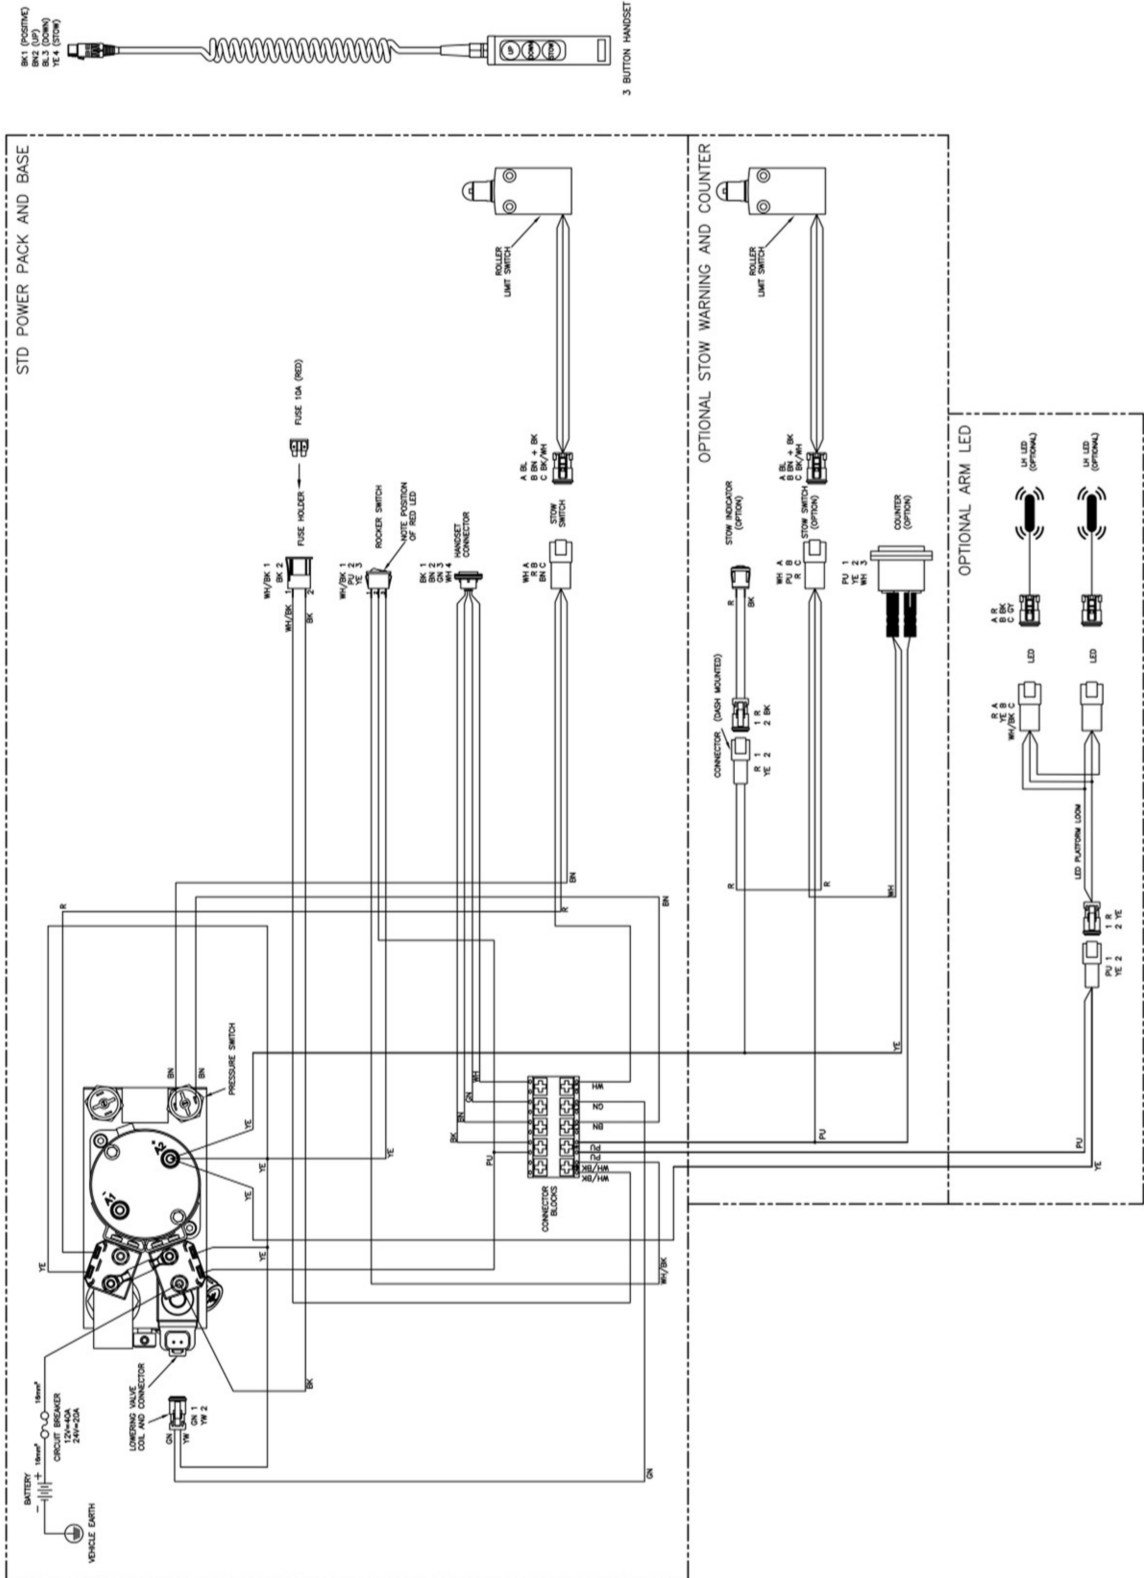

PASSENGER LIFT SOLUTIONS

Unit 2, Summit Crescent Ind. Est. West Midlands, B66 1BT, GB. +44 (0) 121 552 0660